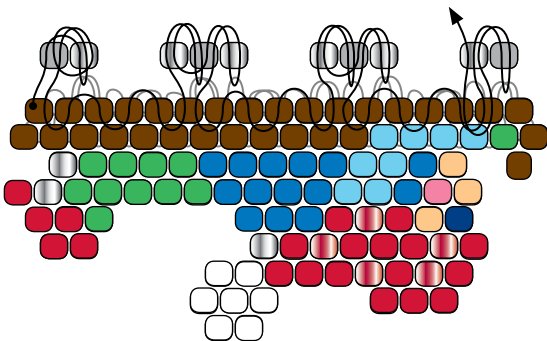

Grab Your Toboggan Bracelet

DESIGNED BY CHERI CARLSON
FULL TUTORIAL AVAILABLE AT ARTBEADS.COM

- TTB11-45A
- TTB11-109
- TTB11-41
- TTB11-1
- TTB11-47
- TTB11-43F
- TTB11-188
- TTB11-188
- TTB11-1602
- TTB11-191C
- TTB11-702
- TTB11-588

Figure 1

Figure 2

Figure 3

Figure 4

Figure 5

Figure 6