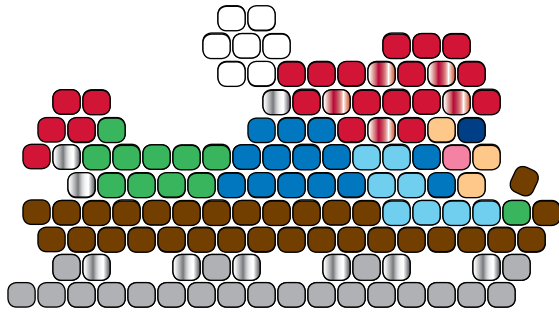

Grab Your Toboggan Bracelet

DESIGNED BY CHERI CARLSON
FULL TUTORIAL AVAILABLE AT ARTBEADS.COM

- TTB11-45A
- TTB11-109
- TTB11-41
- TTB11-1
- TTB11-47
- TTB11-43F
- TTB11-188
- TTB11-188
- TTB11-1602
- TTB11-191C
- TTB11-702
- TTB11-588

Figure 1

Figure 2

Figure 3

Figure 4

Figure 5

Figure 6