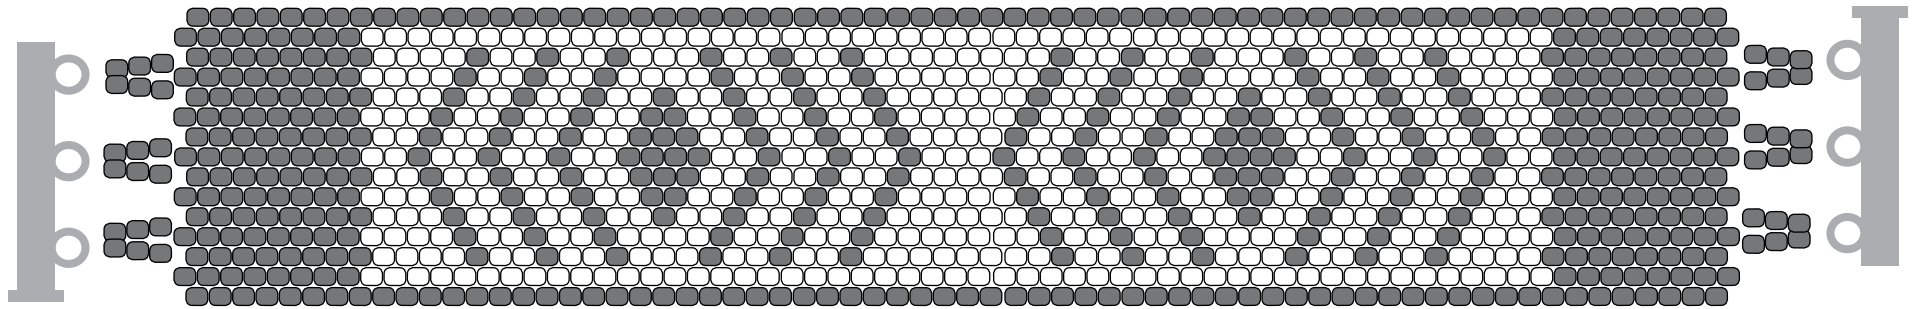

Chevron Shine Bracelet

Designed by Cynthia Kimura

Full instructions available at Artbeads.com

Artbeads.com

Copyright © 2017 artbeads.com